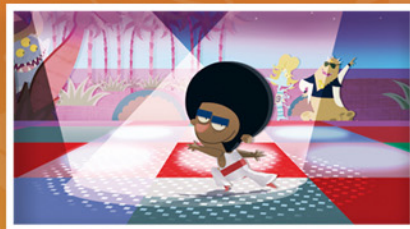

PAPAWA

THE ISLAND OF YOUR DREAMS...
WITH ISLANDERS FROM YOUR WORST NIGHTMARES

104 x 7' o 52 x 13' / Comedy with Dialogues / HDTV / 2D

PAPAWA

**THE ISLAND OF YOUR DREAMS...
WITH ISLANDERS FROM YOUR WORST NIGHTMARES**

*Fame, love, money, pleasure...
it doesn't matter what you want, come
to Papawa, the island of your dreams and
your dreams will come true, unless you
come accross its inhabitants,
who could turn your perfect dream
into your worst nightmare!*